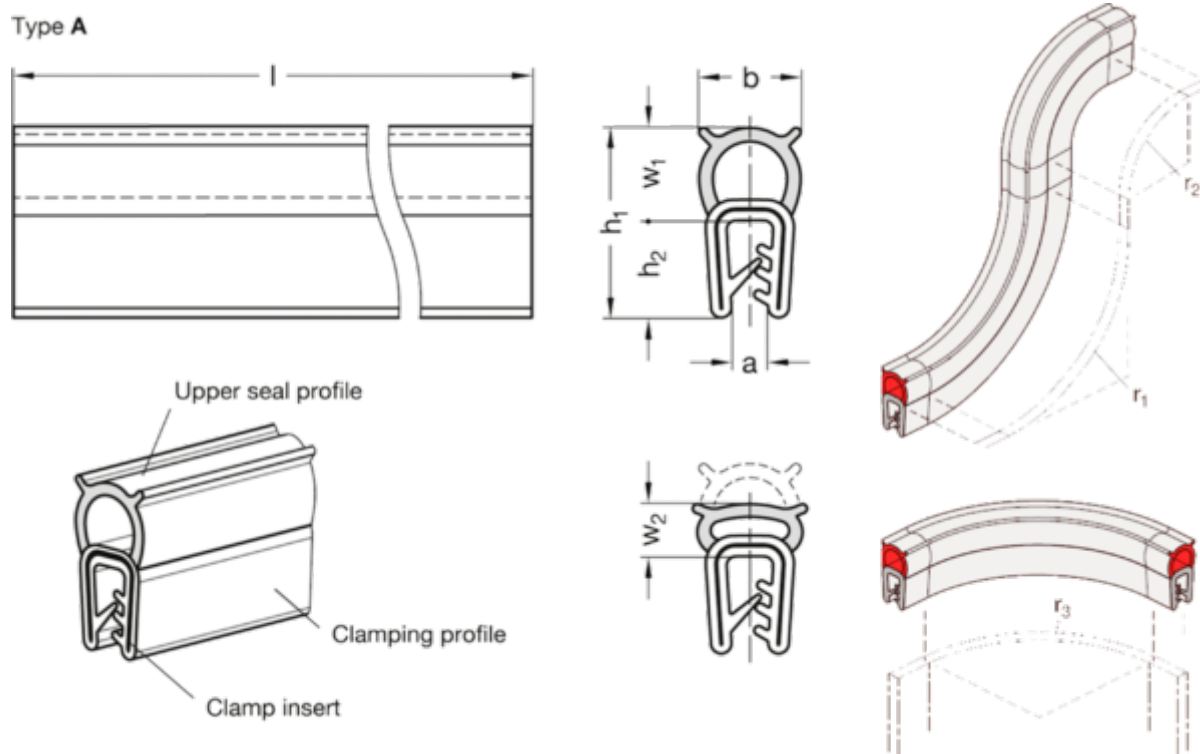

Article number: 202180EPDM205A50

Description: E+G Edge protection seal GN 2180-EPDM-20,5-A-50

Measures

a	= 1 - 3,5	w1	= 10
b	= 11	w2 up to 50% deformation	= 7
h1	= 20.5	Weight in (g)	= 7130
h2	= 10.5		
l (Meter)	= 50		
r1	= 90		
r2	= 50		
r3	= 30		